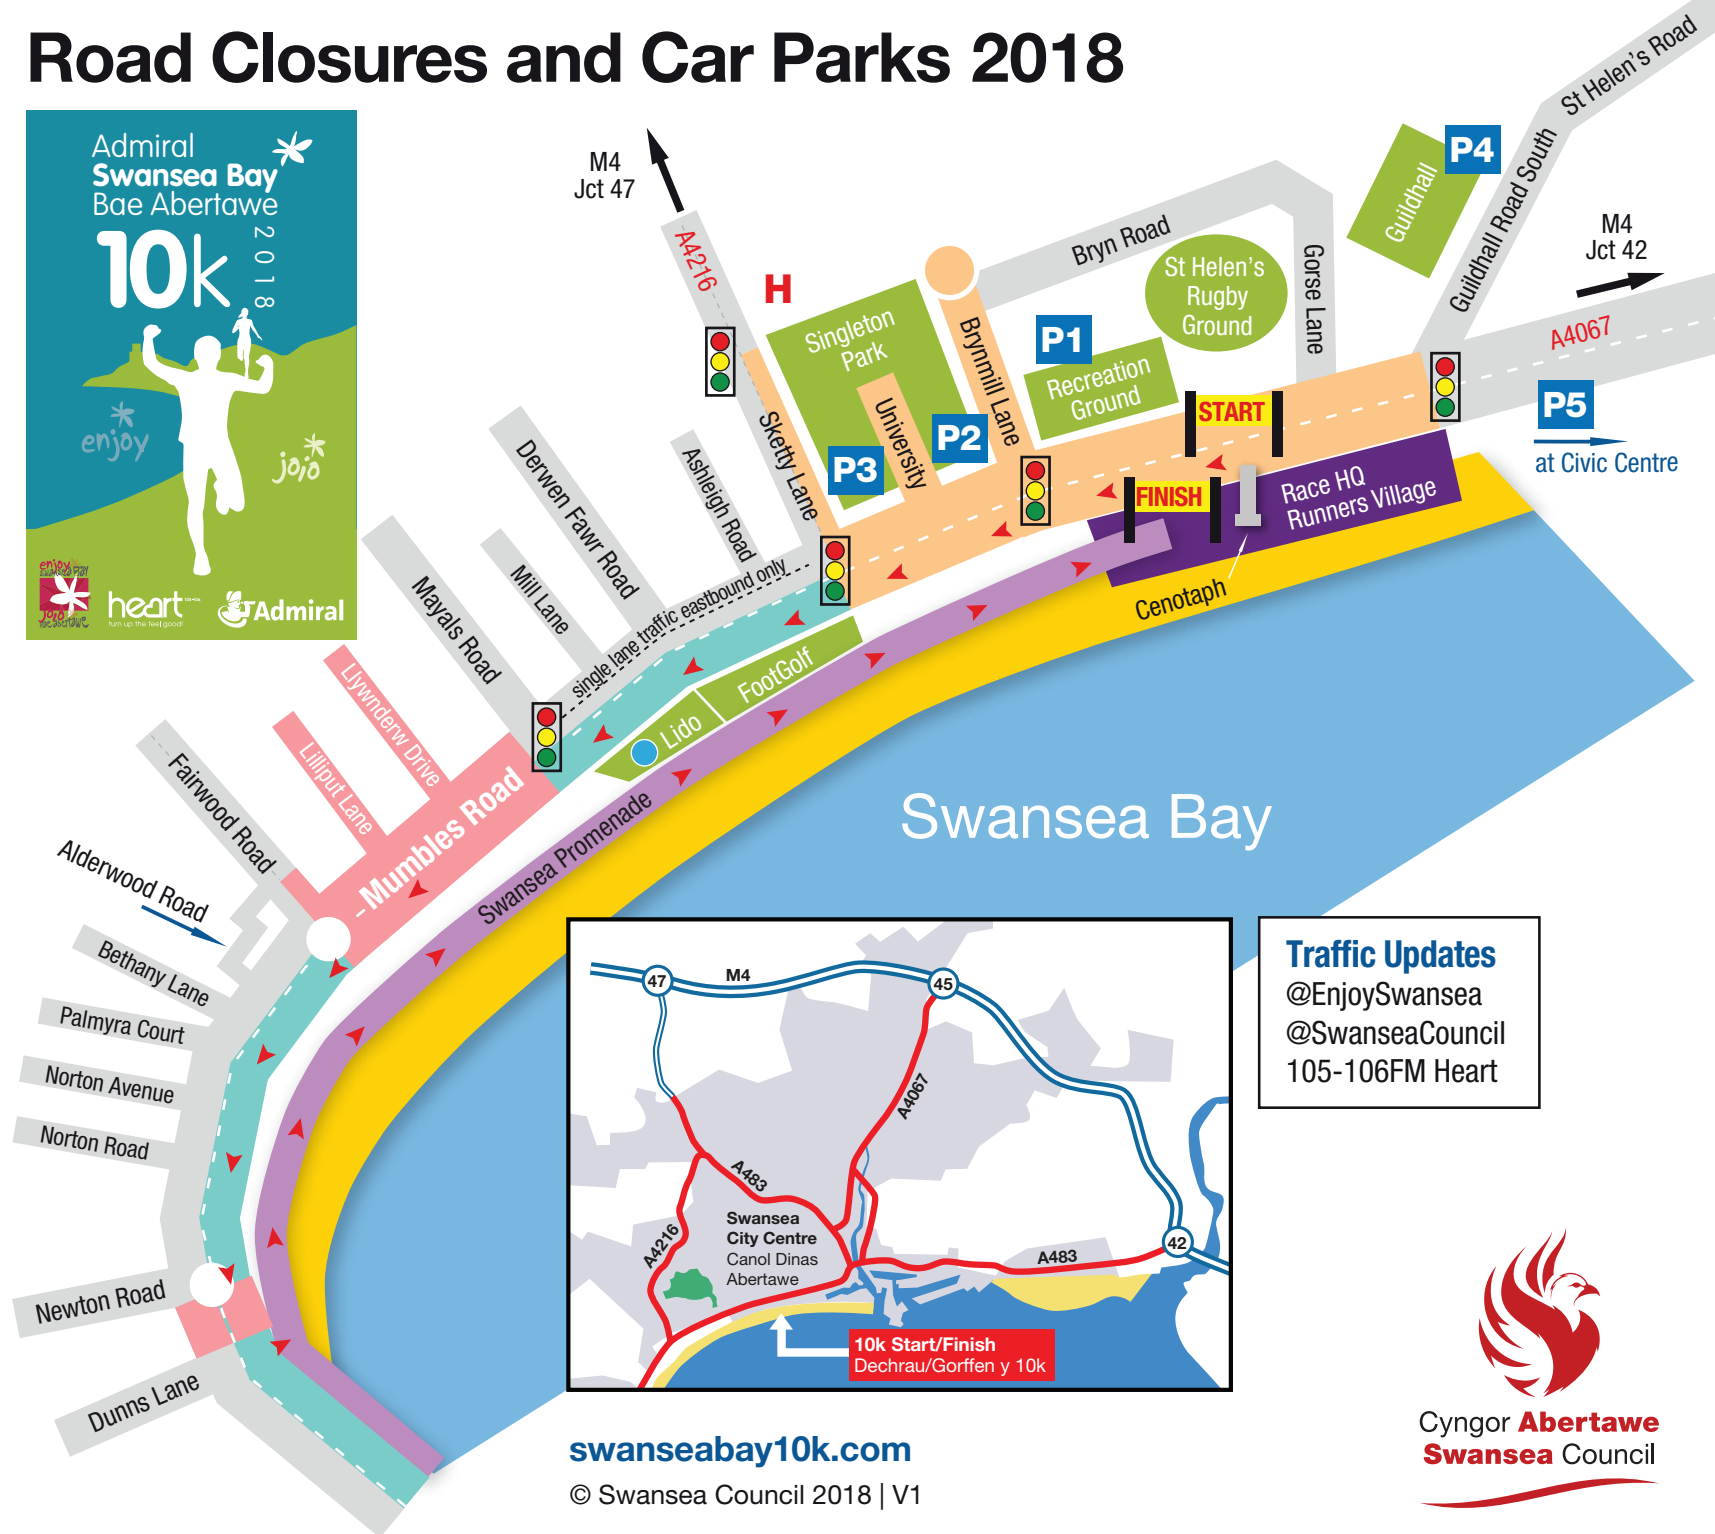

ROAD CLOSURES

For full details visit:
swanseabay10k.com

NB. Times shown are approximate

 Roads closed both directions
12 noon - 1.30pm

 Roads closed 12.30 - 2pm
westbound only until last
runner has passed

 Roads closed 12.30 - 2pm
both directions until the last
runner has passed

FREE CAR PARKS

Parking is limited so please
try and car share or travel on
public transport. For bus and
train timetables please visit:
www.firstgroup.com

P1 Recreation Ground

via Brynmill Lane.
Access restrictions
12 noon - 1.30pm

P2 Lacrosse Field

Singleton Park via
Brynmill Lane. Access
restrictions 12 noon - 1.30pm

P3 Swansea University

Access and exit restrictions
12 noon - 1.30pm

P4 Guildhall Circle and surrounding areas

via Guildhall Road South
or St Helens Road

P5 Civic Centre

West Car Park via
Dunvant Place

Road Closures and Car Parks 2018

Traffic Updates

@EnjoySwansea
@SwanseaCouncil
105-106FM Heart