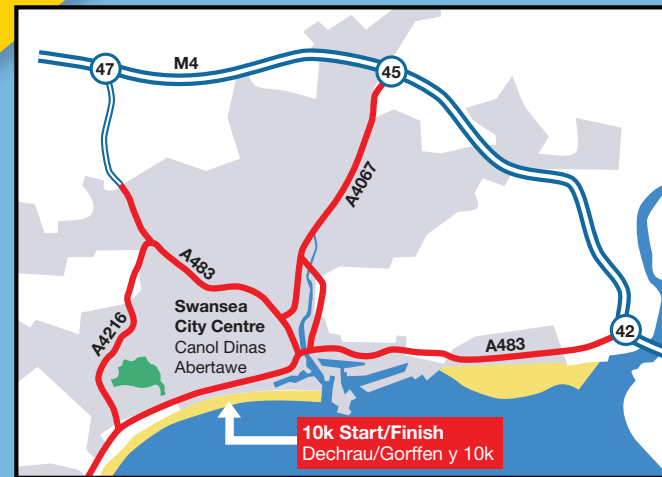

ROAD CLOSURES

For full details visit:
swanseabay10k.com

NB. Times shown are approximate

 Roads closed both directions
12 noon - 1.30pm

 Roads closed 12.30 - 2pm
westbound only until last
runner has passed

 Roads closed 12.30 - 2pm
both directions until the last
runner has passed

FREE CAR PARKS

Parking is limited so please
try and car share or travel on
public transport. For bus and
train timetables please visit:
www.firstgroup.com

P1 Recreation Ground

via Brynmill Lane.
Access restrictions
12 noon - 1.30pm

P2 Lacrosse Field

Singleton Park via
Brynmill Lane. Access
restrictions 12 noon - 1.30pm

P3 Swansea University

Access and exit restrictions
12 noon - 1.30pm

P4 Guildhall Circle and surrounding areas

via Guildhall Road South
or St Helens Road

P5 Civic Centre

West Car Park via
Dunvant Place

Road Closures and Car Parks 2018

Traffic Updates

@EnjoySwansea
@SwanseaCouncil
105-106FM Heart